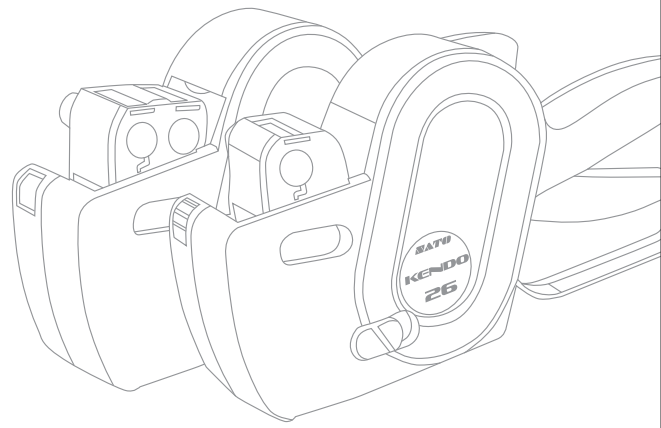

Kendo 26, Wavy
Food Control and
Unit Pricing

Kendo 22, Rectangular
SKU Code and
Shelf Code

JUDO

Judo 23, Rectangular
Two-Line
Comparison Pricing
Unit And Bundle Sales

Judo 26, Rectangular
Double Date Display

Reduction in read-depth distance provides a much easier to see display

Product identification and price marking

KENDO
Single Line Hand Held Labelling System

General Specifications

MODEL	KENDO 22P	KENDO 22	KENDO 26
Band per Head	6, 8	6, 8	6, 8, 10
Font Height	4.5 ~ 5.0mm • 0.18" ~ 0.20"	4.5 ~ 5.0mm • 0.18" ~ 0.20"	4.5 ~ 5.0mm • 0.18" ~ 0.20"
Label Size	P 12mm X W 22mm • P 0.50" X W 0.90"	P 12mm X W 22mm • P 0.50" X W 0.90"	P 12mm X W 26mm • P 0.50" X W 1.02"
Label Type Supported	Rectangular Punch-hole	Rectangular, Wavy	Rectangular, Wavy
Label Sample			
No. of Pieces Per Roll	1,500pcs per roll	1,500pcs per roll	1,500pcs per roll
Labeller Size	W 50mm X D 245mm X H 123.5mm W 2.0" X D 9.7" X H 4.9"	W 50mm X D 245mm X H 123.5mm W 2.0" X D 9.7" X H 4.9"	W 50mm X D 245mm X H 123.5mm W 2.0" X D 9.7" X H 4.9"
Labeller Weight	280g (without label)	280g (without label)	280g (without label)
Body Colour	Purple, Red, Black	Purple, Red, Black	Purple, Red, Black