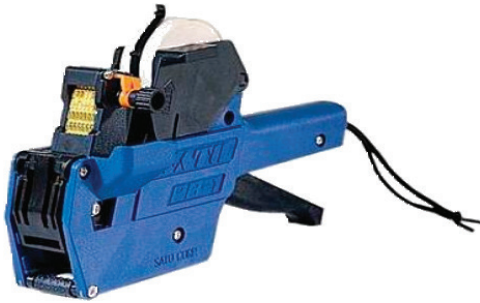

▶ APPLICATIONS

Industries

- Retail stores and supermarkets
- Food processing industry
- Manufacturing industry

Usage of Application

- Pricing information. For example; Unit and Promotional Pricing
- Food information. For example; Units of Measurement and Origin
- Quality control. For example; Operators and Departmental Code

General Specifications

PB-1

MODEL	PB1
Band Per Head	5, 6, 7
Font Height	3 ~ 5 mm (0.12" ~ 0.20")
Label Size	W 18 x P 10.4 mm (W 0.71" x P 0.41")
Label Type Supported	Rectangular
No. Of Pieces Per Roll	1,000 pieces per roll
Labeller Size	W 52 x D 219 x H 118 mm (W 2.05" x D 8.63" x H 4.65")
Body Colour	Yellow, Red, Blue, Black

Specifications might vary from region to region and are subject to change without notice.

For more information about SATO in the region, visit www.satoasiapacific.com or scan QR code below:

©2015 SATO Global Business Services Pte. Ltd. All rights reserved. Specifications subject to change without notice. Any unauthorized reproduction of the contents of this presentation, in part or whole, is strictly prohibited. SATO is a registered trademark of SATO Holdings Corporation and its subsidiaries in Japan, the U.S. and other countries. All other trademarks are the property of their respective owners.