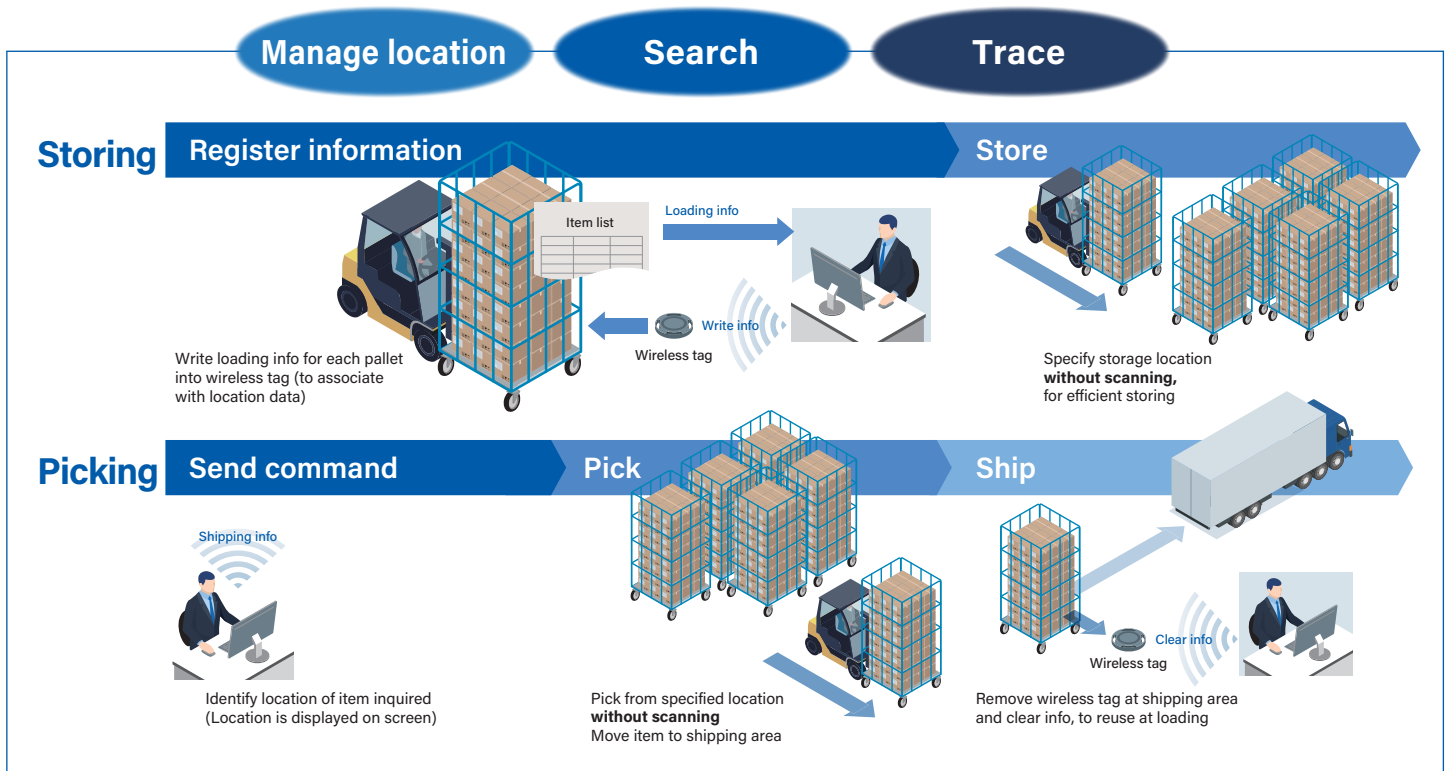

### ✔ Improve efficiency and prevent errors

Systemized management of location and incoming/outgoing goods allows anyone to perform the same task accurately, to improve overall efficiency.

### ✔ See inventory status in real time

Digitized information on work procedures allows real-time traceability of inventory, e.g., how much of an ingredient was used when and for what purpose. No more need to stocktake.

#### Time to stocktake

4 hours/month (2 persons) ➔ **None**

96 hours/year ➔ **None**

# What it can do

**Sensor & tag**      **Location tracking technology QUUPPA**

**Tracks location of people and objects in real time to support data analyses and operational improvements**

Sensor technology that can locate a tag in a production site within error margin of 50–100cm. Can be paired with the best analysis software for the customer's needs to use collected data for streamlining operations and improving productivity.